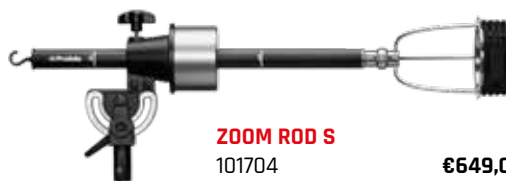

ZOOM ROD S

101704 **€649,00** | 540,83
Bringe den Pro Head an einer Softbox (Tiefe mind. 34 cm) an, um wahlweise hartes Licht, weiches Licht oder alle Nuancen dazwischen zu erzeugen. Die Zoom Rod S ist mit allen hitzebeständigen Profoto Softboxen und den Profoto Soft-Zoom-Reflektoren kompatibel.