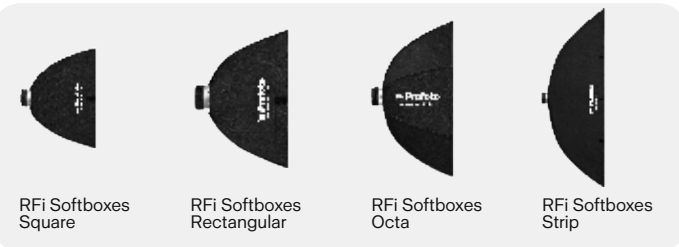

RFi Softboxes Square

RFi Softboxes Rectangular

RFi Softboxes Octa

RFi Softboxes Strip

Available in multiple sizes and with additional accessories

Grid 180mm for Zoom Reflector / Grid 280mm for WideZoom Reflector / Grid 337mm for Magnum, TeleZoom and NarrowBeam Reflectors / Grid 515mm for Softlight Reflectors